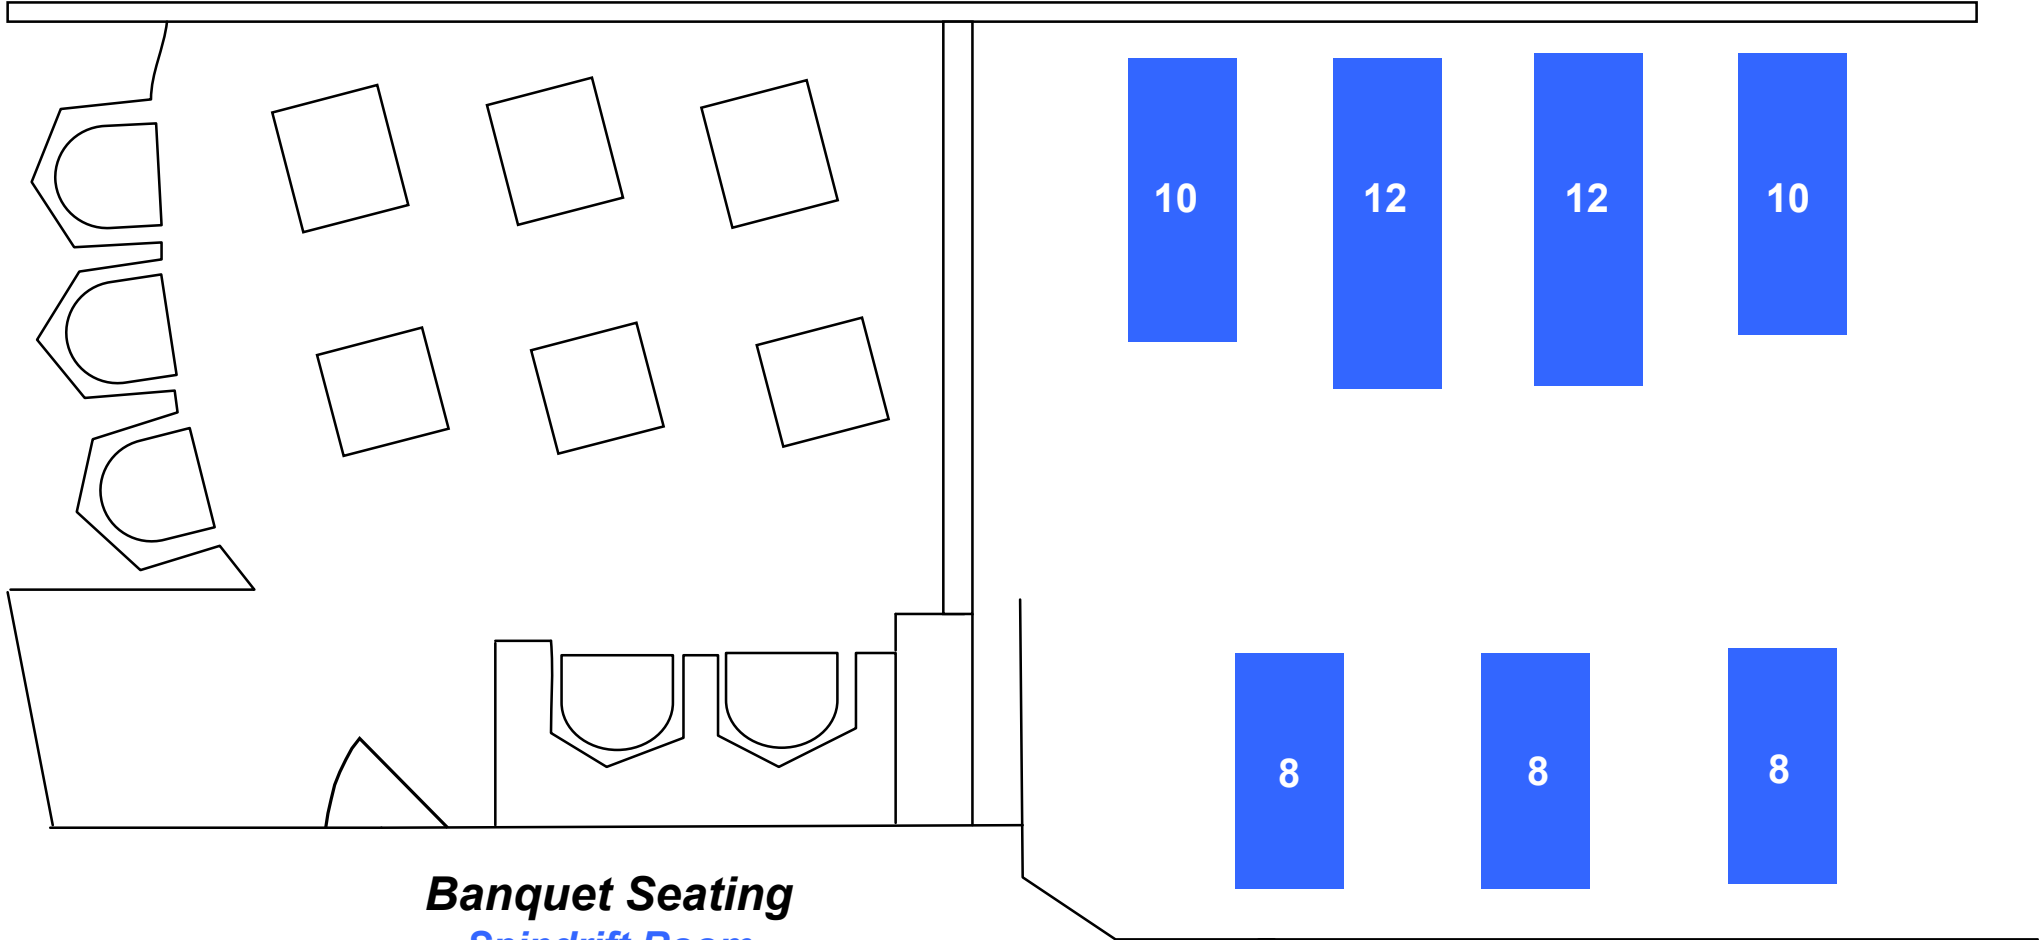

The Marine Room

ELEGANT DINING ON THE SURF

Banquet Seating
-Spindrift Room-
Maximum Seating 68