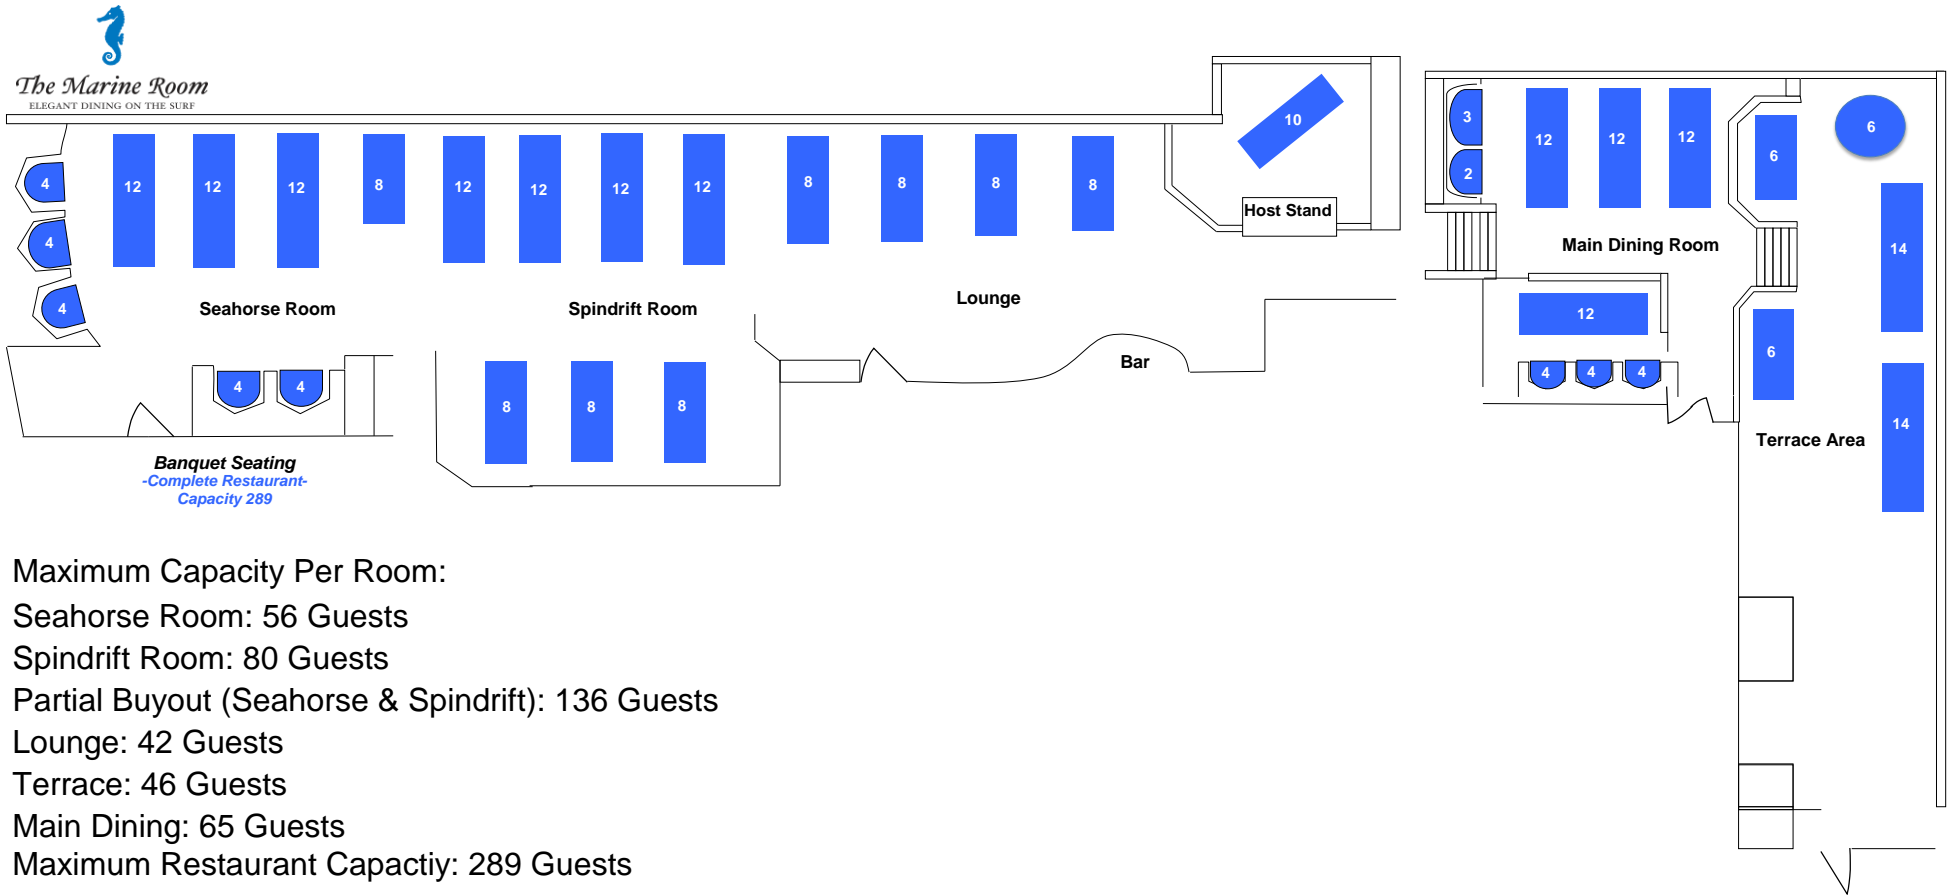

Marine Room Seating for Maximum Capacity

Maximum Capacity Per Room:

Seahorse Room: 56 Guests

Spindrift Room: 80 Guests

Partial Buyout (Seahorse & Spindrift): 136 Guests

Lounge: 42 Guests

Terrace: 46 Guests

Main Dining: 65 Guests

Maximum Restaurant Capacity: 289 Guests