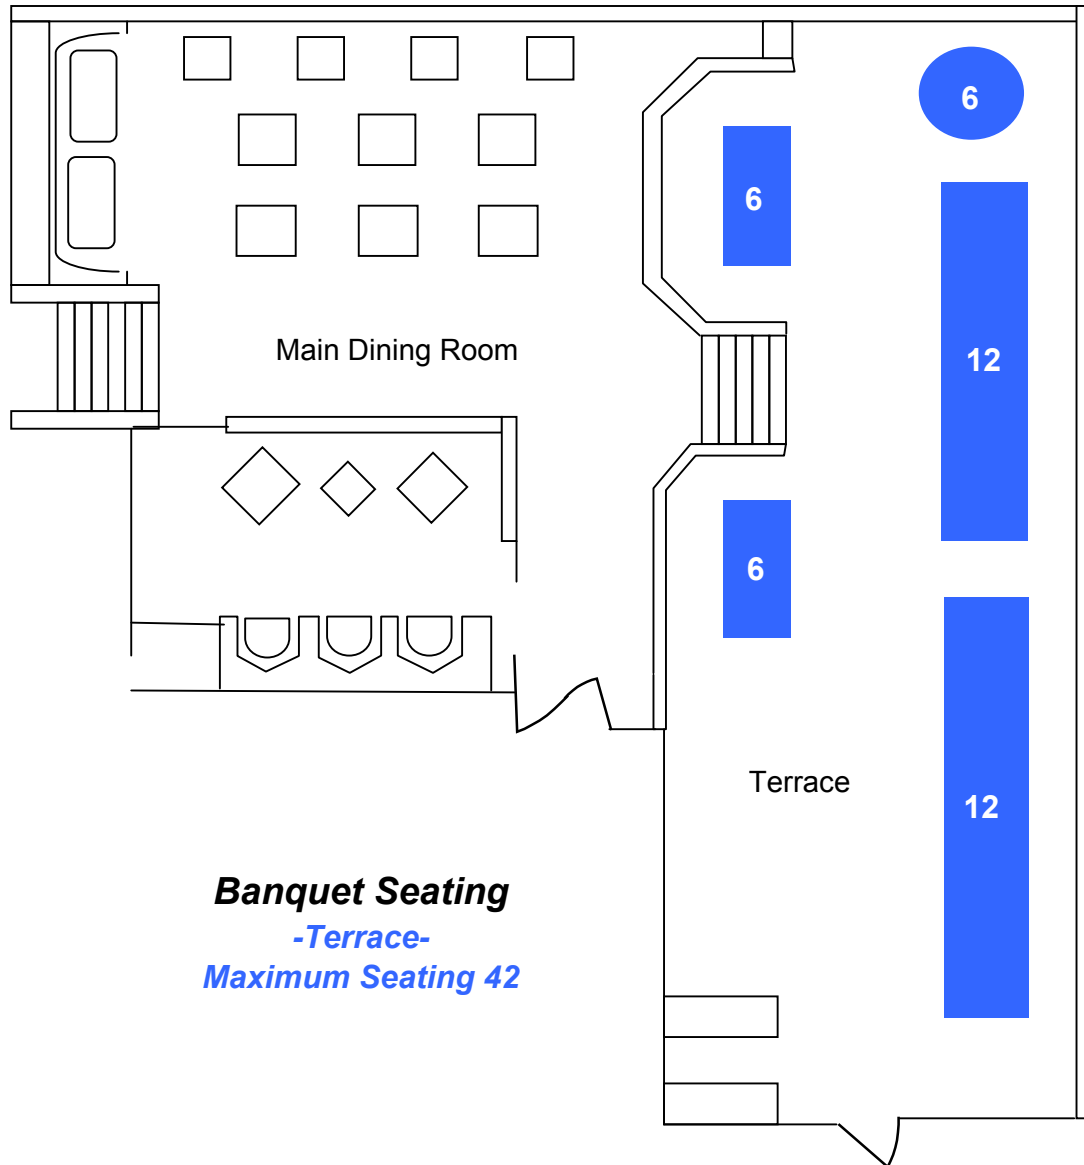

The Marine Room

ELEGANT DINING ON THE SURF

Banquet Seating
-Terrace-
Maximum Seating 42