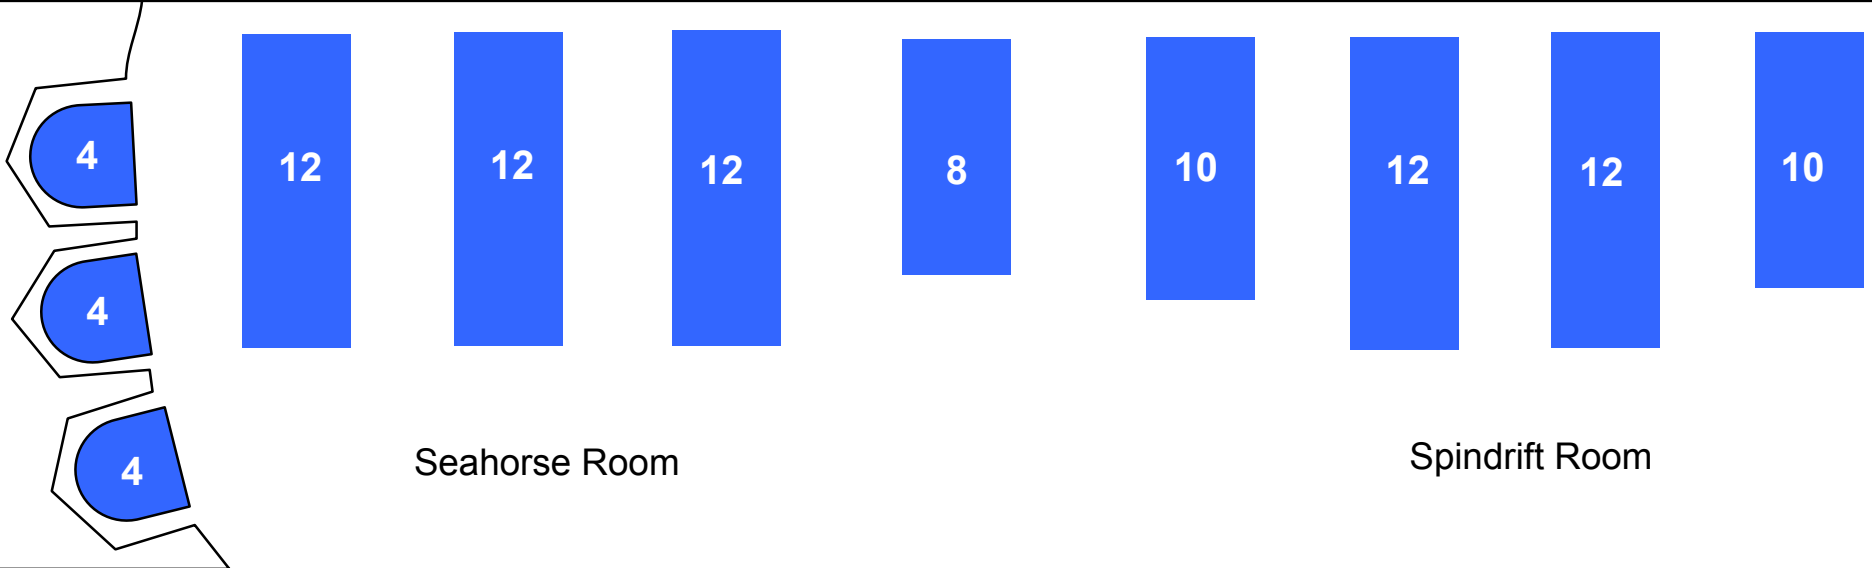

The Marine Room

ELEGANT DINING ON THE SURF

Seahorse Room

Spindrift Room

Banquet Seating
-Southend-
Maximum Seating 132