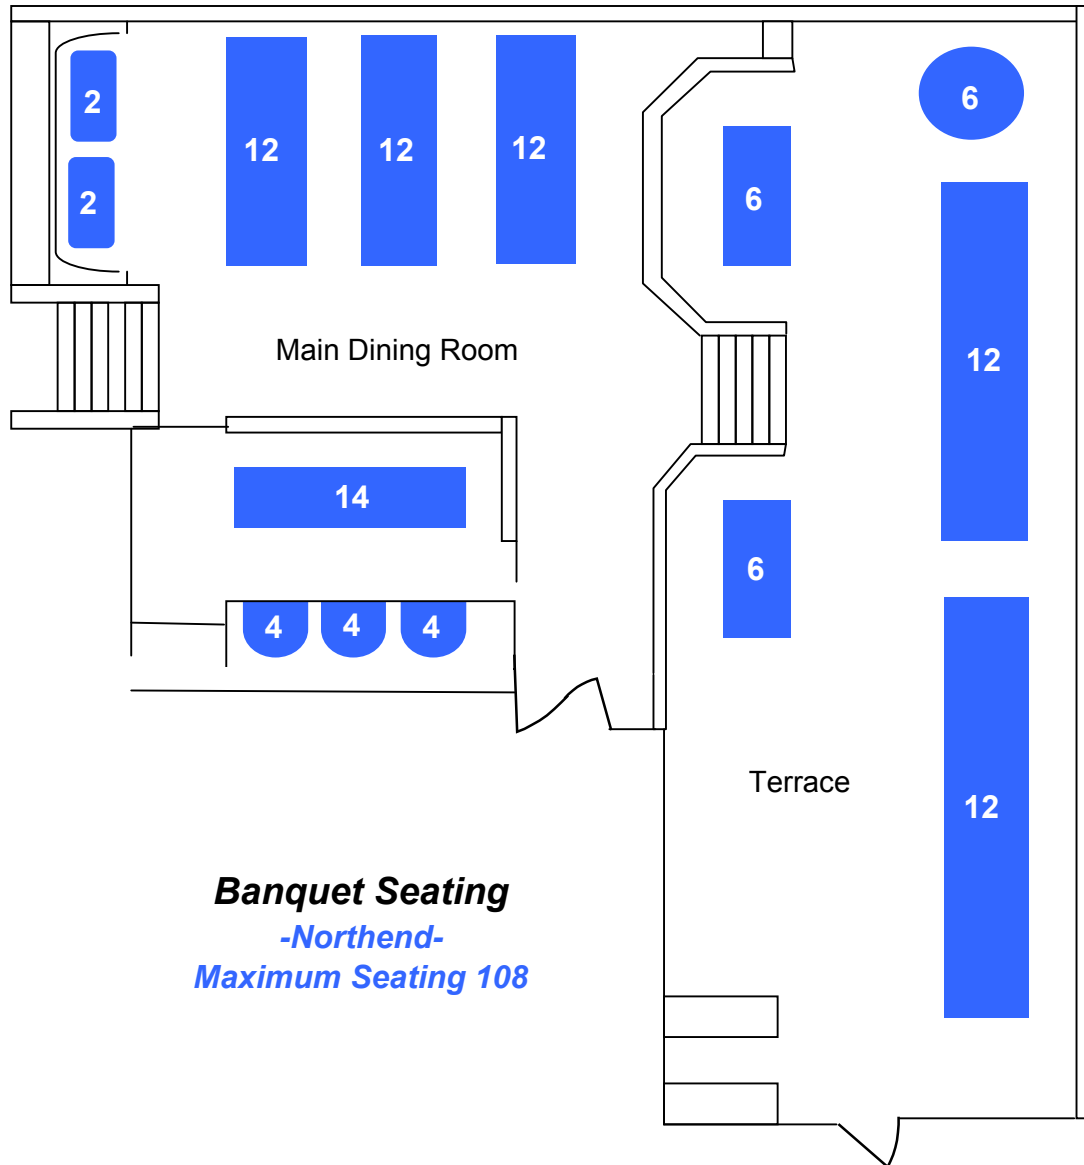

The Marine Room

ELEGANT DINING ON THE SURF

Banquet Seating
-Northend-
Maximum Seating 108