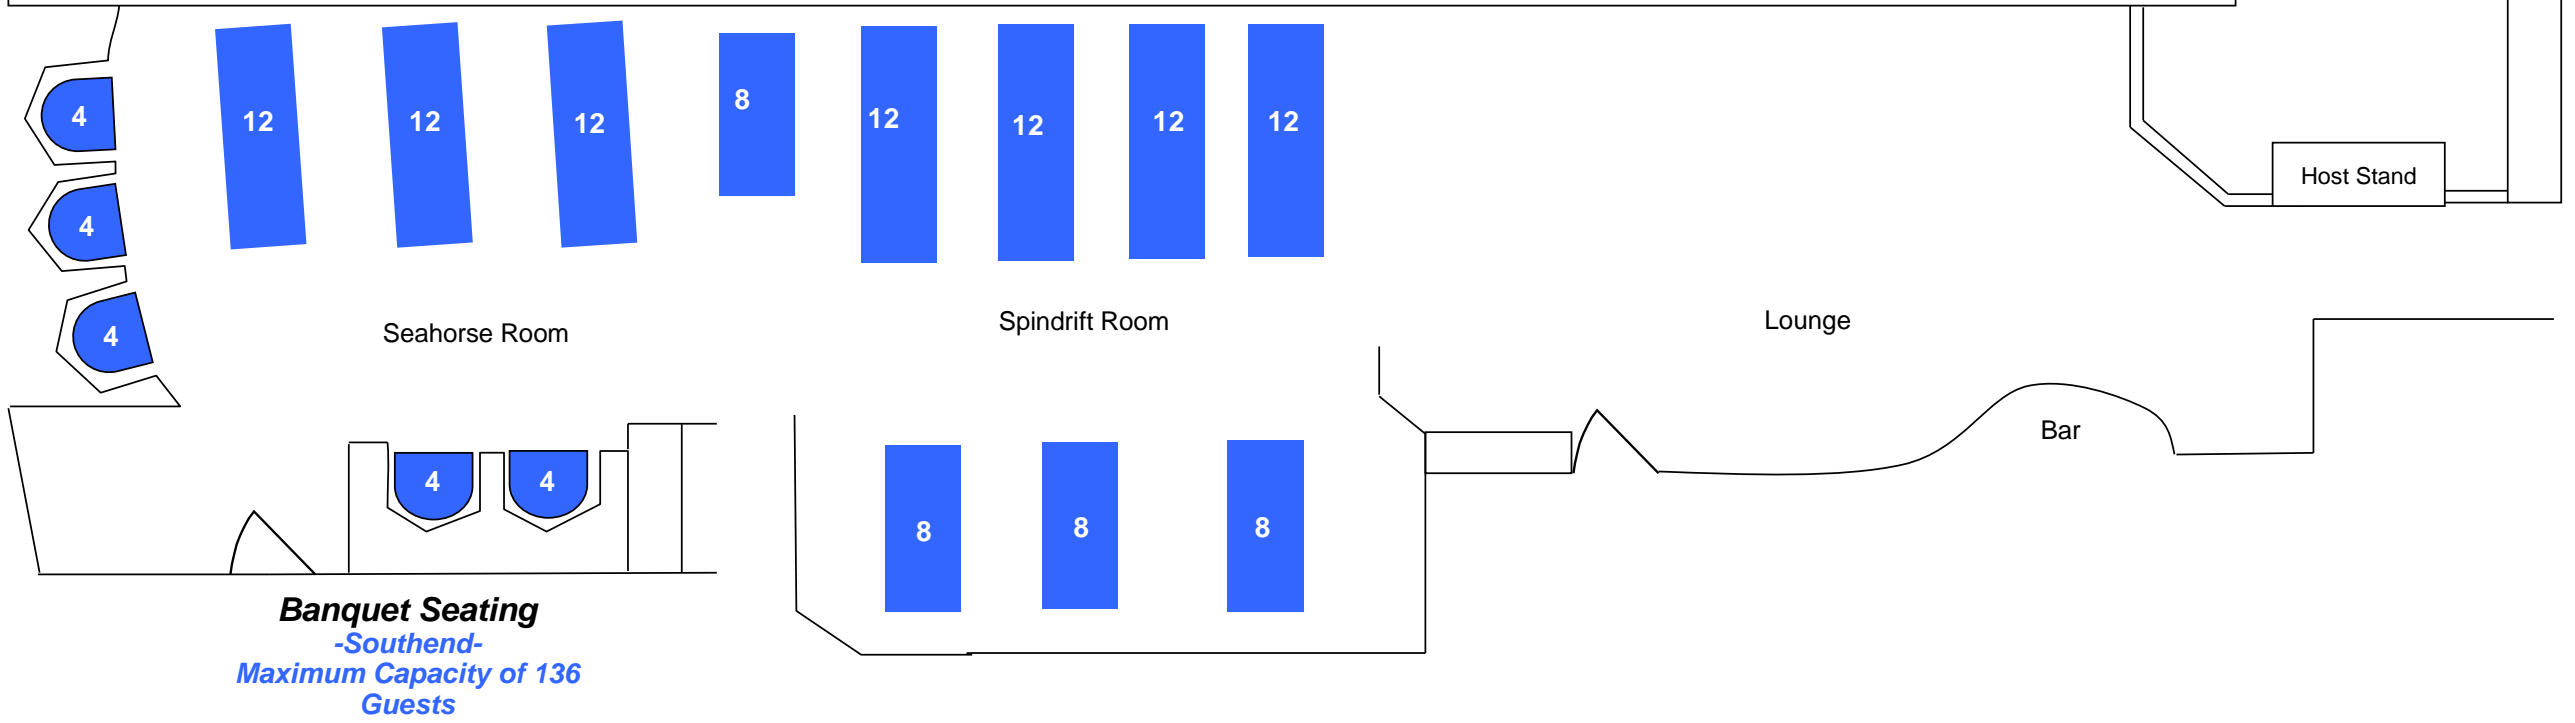

The Marine Room

ELEGANT DINING ON THE SURF

Banquet Seating

-Southend-

Maximum Capacity of 136
Guests